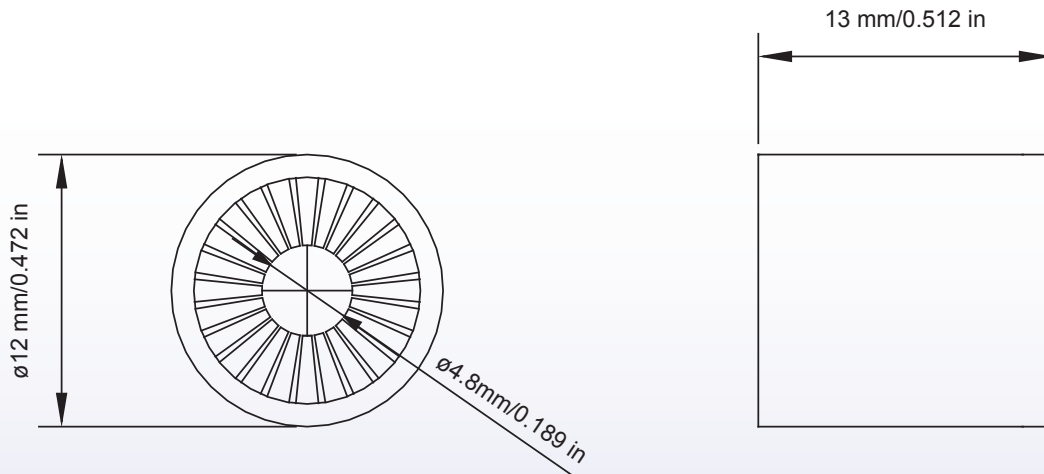

Slip Over

Technical specification

The Slip Over shown from top and side. (Measurements in millimeters/inches).

Head office Sweden

Mark Bric AB
Box 3001
SE-443 03 Stenkullen
Sweden

Tel: +46(0)302-230 90
Fax: +46(0)302-232 23
marker@markbric.se